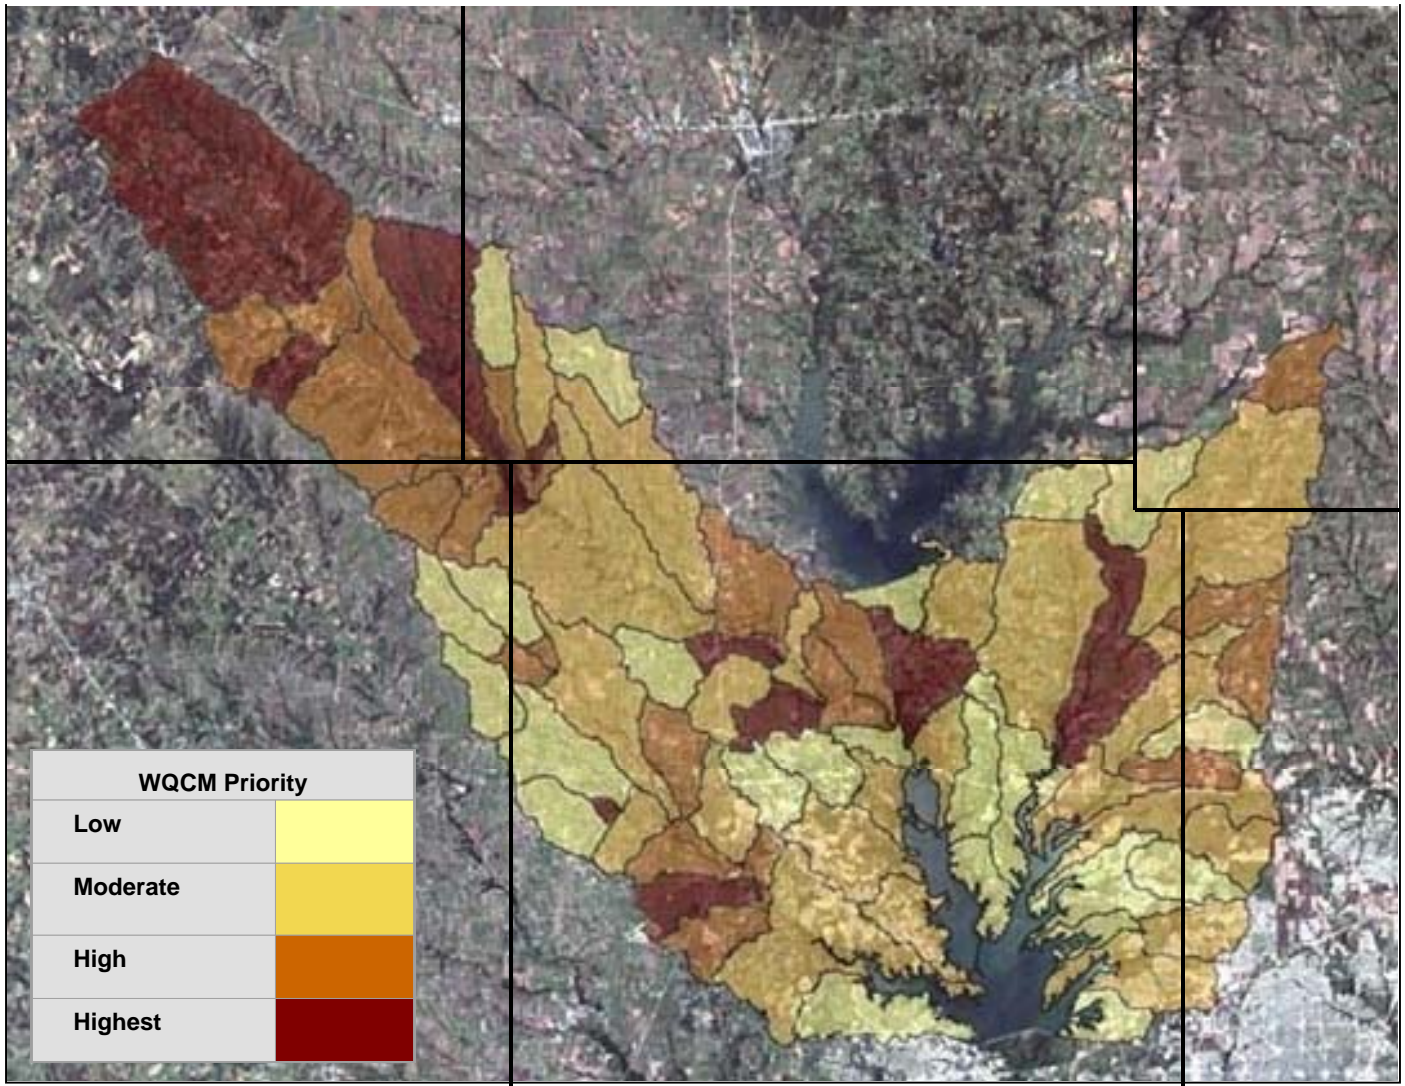

Montague

Cooke

Grayson

Wise

Denton

Collin

The darker the color, the more precious are the existing resources.

The Lewisville Lake Watershed and its 90 Subwatersheds